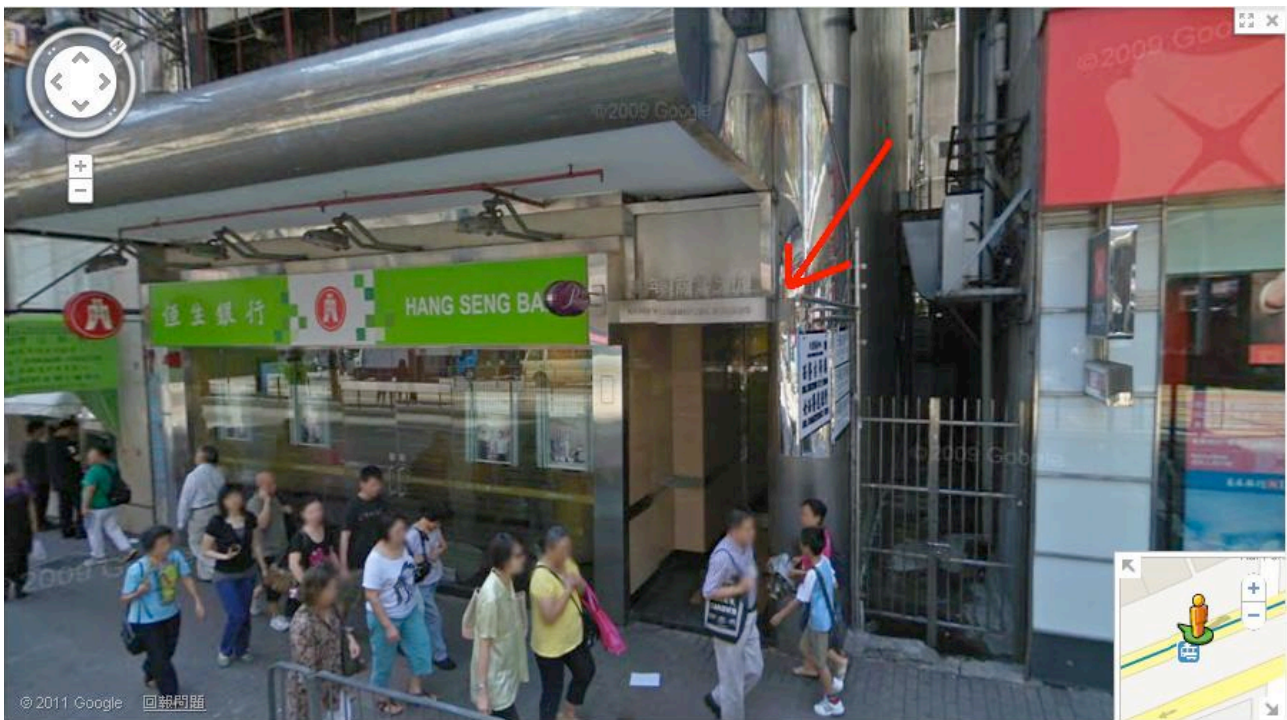

Chito Ryu Karate Studio

13/F, Ka Nin Wah Commercial Building,
423-425 Hennessy Road, Causeway Bay, Hong Kong

銅鑼灣軒尼詩道423 - 425號嘉年華商業大廈13樓

Causeway Bay MTR Exit C